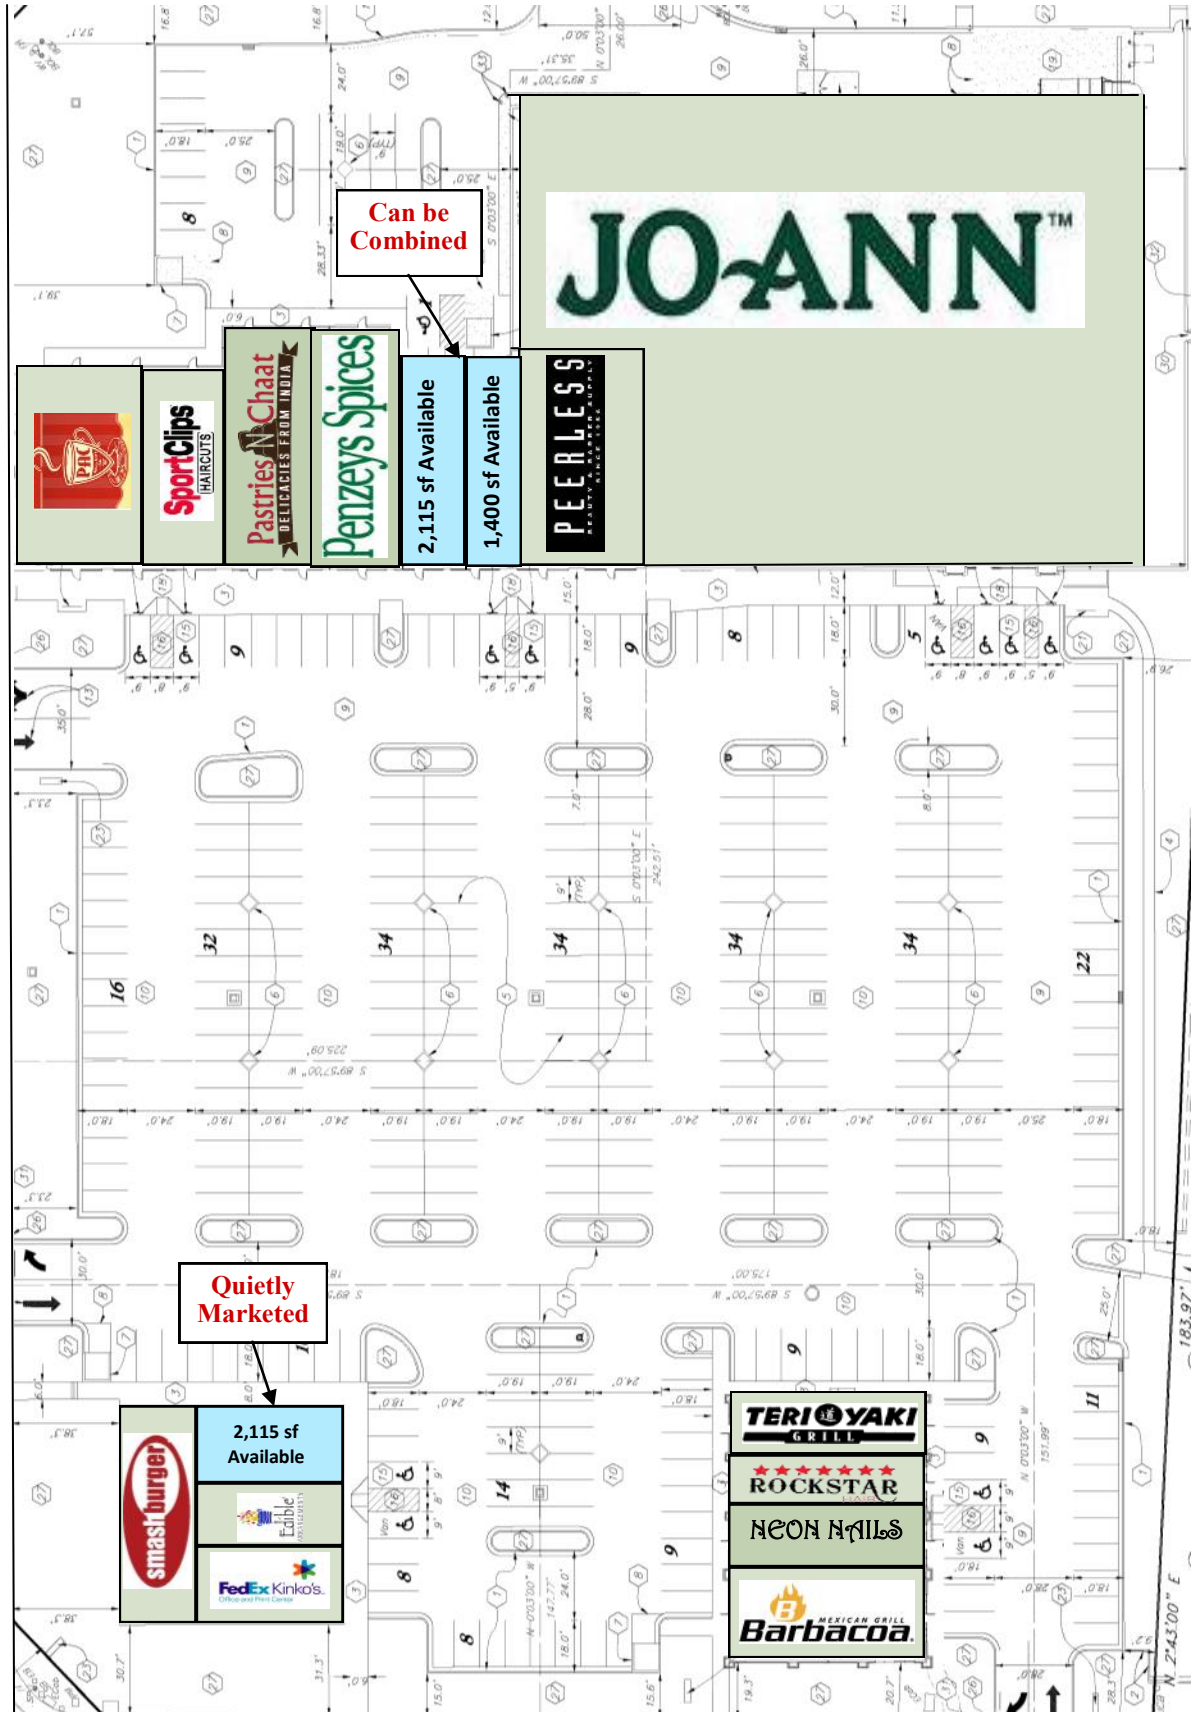

300 East

Can be Combined

JOANN™

2,115 sf Available

1,400 sf Available

2,115 sf Available

Quietly Marketed

Now Open
Available

12300 South