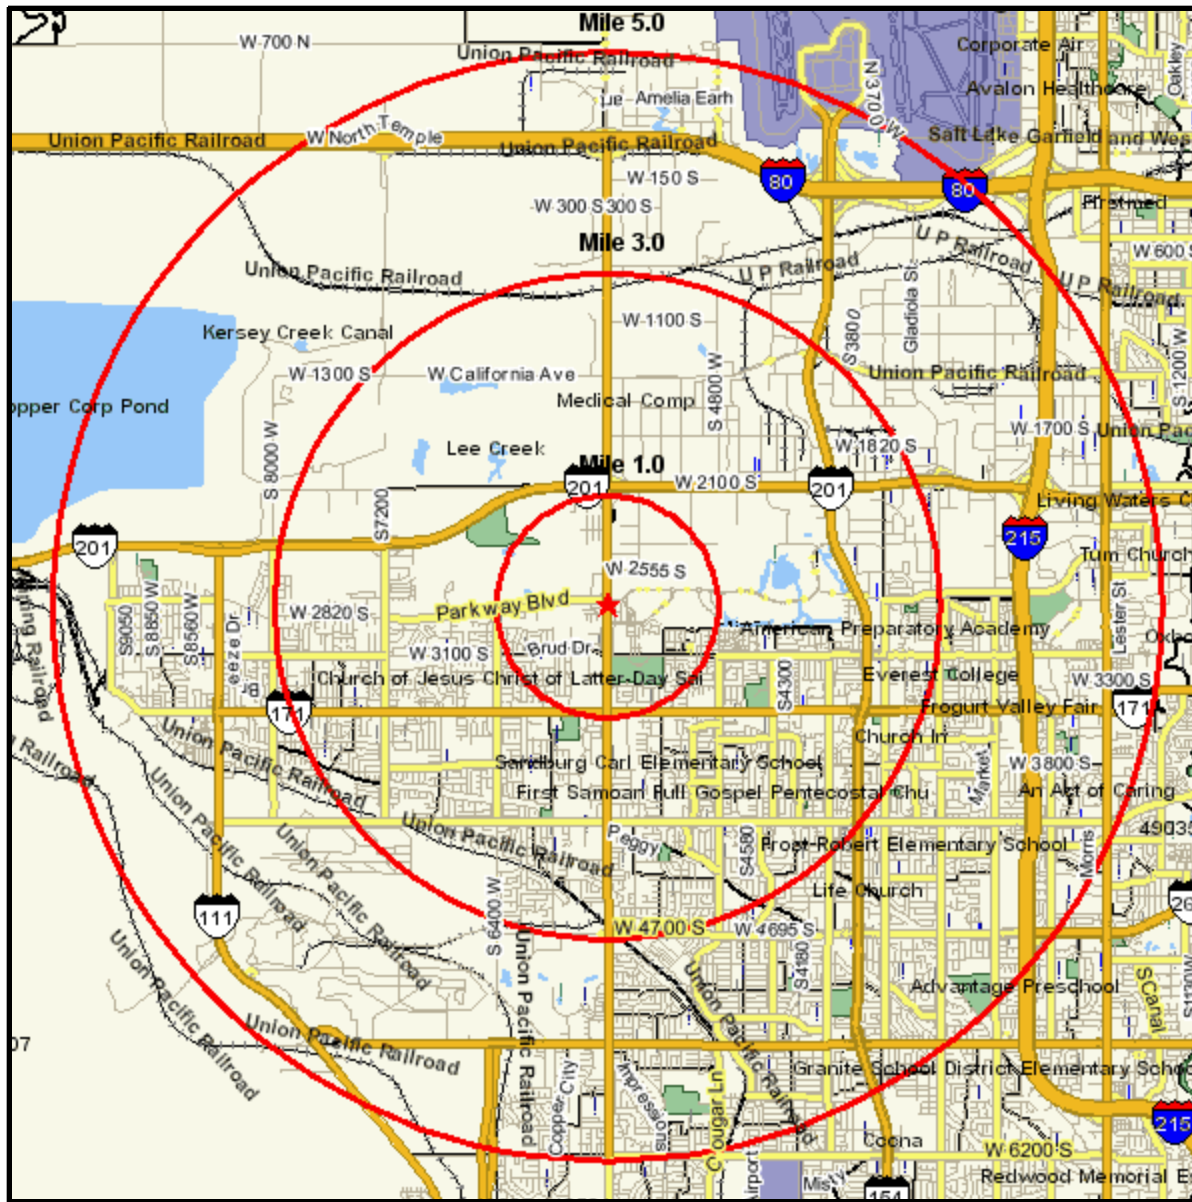

Area Map

2739 S 5600 W
 WEST VALLEY CITY, UT 84120-6091
 Coord: 40.710175, -112.024702
 Radius - See Appendix for Details

Area Map

Appendix: Area Listing

Area Name:

Type: Radius 1

Radius Definition:

2739 S 5600 W	Center Point:	40.710175	-112.024702
WEST VALLEY CITY, UT 84120-6091	Circle/Band:	0.00 -	1.00

Area Name:

Type: Radius 2

Radius Definition:

2739 S 5600 W	Center Point:	40.710175	-112.024702
WEST VALLEY CITY, UT 84120-6091	Circle/Band:	0.00 -	3.00

Area Name:

Type: Radius 3

Radius Definition:

2739 S 5600 W	Center Point:	40.710175	-112.024702
WEST VALLEY CITY, UT 84120-6091	Circle/Band:	0.00 -	5.00