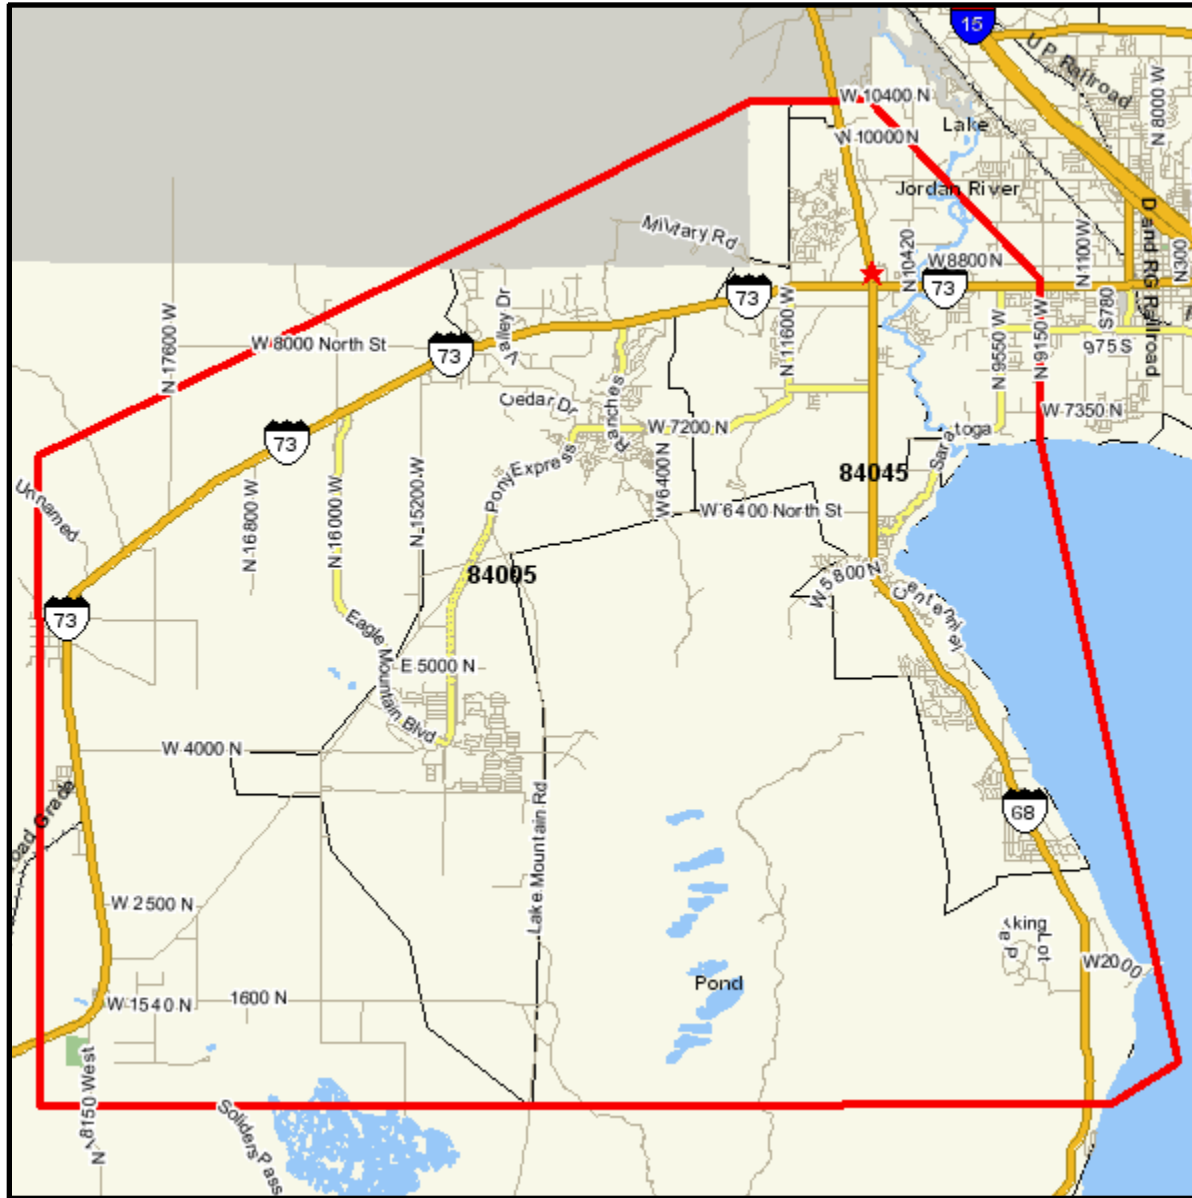

# Area Map

Prepared For: Bill Gaskill

Order #: 969444797  
Site: 01

1500 N REDWOOD RD  
SARATOGA SPRINGS, UT 84045-3917  
Coord: 40.389600, -111.916329  
Polygon - See Appendix for Points

# Area Map

Prepared For: Bill Gaskill

Order #: 969444797  
Site: 01

## Appendix: Area Listing

### Polygon Points:

---

40.420276	-111.917036	40.388524	-111.877466	40.360000	-111.877466	40.250749	-111.845670
40.243215	-111.861215	40.242676	-112.108523	40.357309	-112.109229	40.391753	-112.015959
40.419738	-111.944593	40.420276	-111.917036	40.357309	-112.109229	40.391753	-112.015959